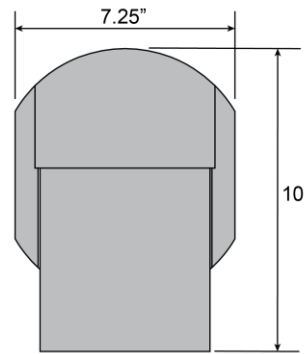

Stock Code: **20043L-LEDDMG-SAT/CLR**

Collection: Mist

PRODUCT INFORMATION

Base: 20043L Parent: 20043L-LEDDMG
Mounting Type: Wall UPC: 641594228977
Finish: Satin
Diffuser: Clear

PRODUCT MEASUREMENTS

FIXTURE	BACKPLATE / CANOPY
Length:	Length
Width: 7.25"	Width:
Diameter	Diameter:
Height: 10"	Height:
Extension: 3.75"	
Overall Height:	

Dimmable: Yes Nominal Lumens 1100 Lm
CRI: 90 Delivered Lumens: 668 Lm
CCT: 3000K
Recommended Dimmers:

ADDITIONAL NOTES

Project Name: _____

Location: _____

Type: _____

Quantity: _____

Notes: _____

LINE DRAWING

IES FILE

In addition to Access Lighting's purchase and warranty terms and conditions, by signing below or placing an order, you agree that you are authorized to bind the entity placing any order and acknowledge the following: All of sizes and measurements are approximate and all images are for illustrative purposes only. In the event of an inconsistency, the "Product Measurements" section controls. There also may be slight differences in the colors and designs compared to the displayed and printed images.