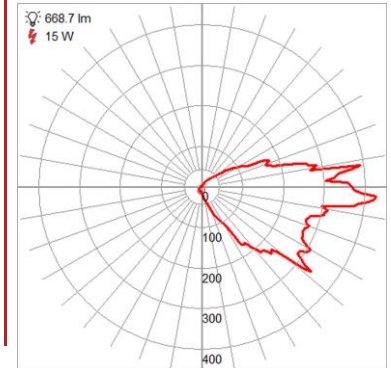

Stock Code: **20043L-LEDDMG-SAT/CLR**

Collection: Mist

PRODUCT INFORMATION

Base: 20043L Parent: 20043L-LEDDMG
Mounting Type: Wall UPC: 641594228977
Finish: Satin
Diffuser: Clear

PRODUCT MEASUREMENTS

FIXTURE	BACKPLATE / CANOPY
Length:	Length
Width: 7.25"	Width:
Diameter	Diameter:
Height: 10"	Height:
Extension: 3.75"	
Overall Height:	

TECHNICAL SPECIFICATIONS

SPECIFICATIONS

Frame Material: Steel
Diffuser Material: Glass
Lamping Type: SSL (Dedicated LED) Jbox: Standard
Lamping Base: SSL Lamp Wattage: 15 W
Lamp Quantity: 1 Total Wattage: 15 W
Voltage: 120v Lamps Included: Yes

QUALIFICATIONS

Location Rating Wet
Certification: UL (US/Canada) Listed
ADA Compliant: Yes Energy Star: No
JA8 Compliant: Outdoor Only Emergency Lighting: No
Marine Grade Finish: Yes
Warranty: 5 Year

PHOTOMETRICS

Dimmable: Yes Nominal Lumens 1100 Lm
CRI: 90 Delivered Lumens: 668 Lm
CCT: 3000K
Recommended Dimmers:

ADDITIONAL NOTES

Project Name: _____

Location: _____

Type: _____

Quantity: _____

Notes: _____

IES FILE

In addition to Access Lighting's purchase and warranty terms and conditions, by signing below or placing an order, you agree that you are authorized to bind the entity placing any order and acknowledge the following: All of sizes and measurements are approximate and all images are for illustrative purposes only. In the event of an inconsistency, the "Product Measurements" section controls. There also may be slight differences in the colors and designs compared to the displayed and printed images.

Signature: _____

Print Name _____ Date: _____

Toll Free 800-828-5483 www.AccessLighting.com

14410 Myford Road, Irvine, CA 92606

The information is subject to change without notice. 12/22/2022 20043L-LEDDMG-SAT_CLR.pdf